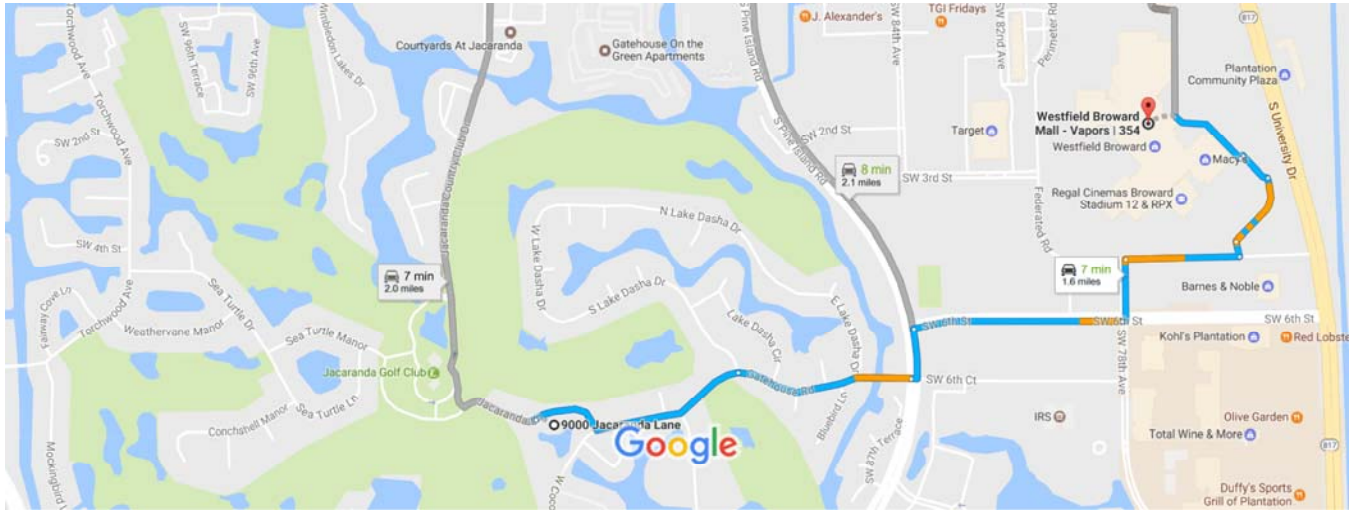

9000 Jacaranda Ln to Westfield Broward Mall - Vapors | 354

Drive 1.6 miles, 7 min

Map data ©2017 Google 200 m

9000 Jacaranda Ln
Plantation, FL 33324, USA

Take Jacaranda Ln to S Pine Island Rd

- ↑ 1. Head northeast on Jacaranda Ln toward W Coco Plum Cir 2 min (0.6 mi)

- ↑ 2. Continue onto Gatehouse Rd 0.3 mi

- ↑ 2. Continue onto Gatehouse Rd 0.3 mi

Take SW 6th St to SW 78th Ave

- ↩ 3. Turn left onto S Pine Island Rd 2 min (0.4 mi)

- ↪ 4. Turn right onto SW 6th St 446 ft

- ↩ 4. Turn right onto SW 6th St 0.3 mi

Continue on SW 78th Ave to your destination

- ↩ 5. Turn left onto SW 78th Ave 3 min (0.6 mi)

- ↩ 5. Turn left onto SW 78th Ave 0.1 mi

-  6. Turn right at the 1st cross street onto Federated Rd

0.2 mi
-  7. Turn left

125 ft
-  8. Turn right

0.1 mi
-  9. Turn left

269 ft
-  10. Turn left

30 ft
-  11. Turn right

0.1 mi

Westfield Broward Mall - Vapors | 354

8000 W Broward Blvd, Plantation, FL 33324, USA