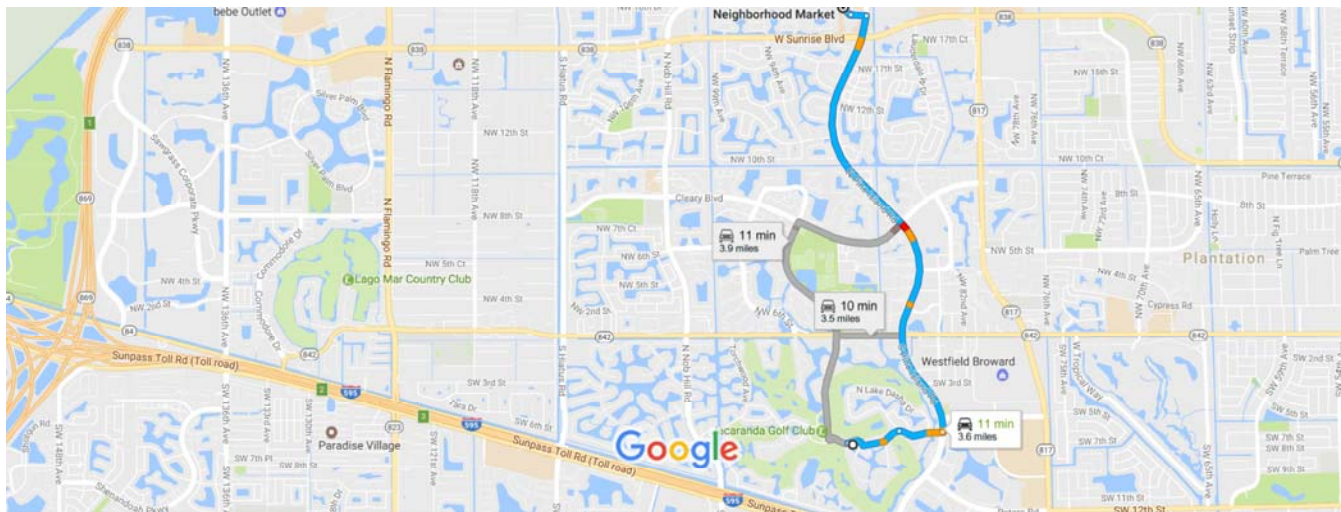

9000 Jacaranda Ln to Walmart Neighborhood Market

Drive 3.6 miles, 11 min

Map data ©2017 Google 500 m

9000 Jacaranda Ln

Plantation, FL 33324, USA

- ↑ 1. Head northeast on Jacaranda Ln toward W Coco Plum Cir 0.3 mi

- ↑ 2. Continue onto Gatehouse Rd 0.3 mi

- ↶ 3. Turn left onto S Pine Island Rd
⚠ Partial restricted usage road 2.8 mi

- ↶ 4. Turn left 0.1 mi

- ↷ 5. Turn right 197 ft

Walmart Neighborhood Market

Jacaranda Square, 1885 N Pine Island Rd, Plantation, FL 33322, USA

These directions are for planning purposes only. You may find that construction projects, traffic, weather, or other events may cause conditions to differ from the map results, and you should plan your route accordingly. You must obey all signs or notices regarding your route.