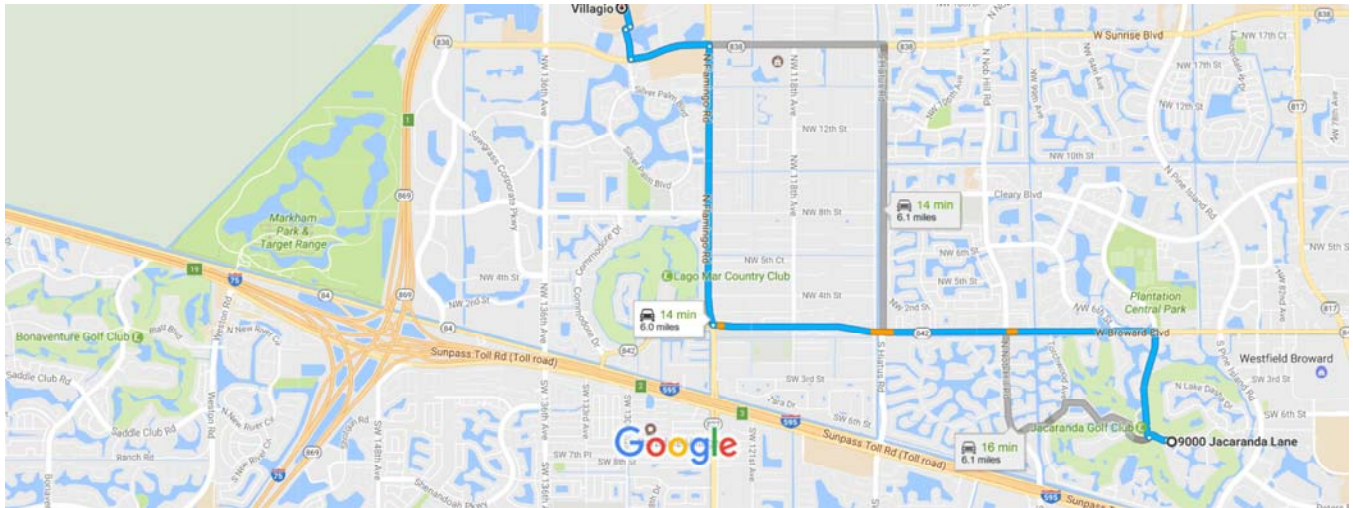

9000 Jacaranda Ln to Villagio

Drive 6.0 miles, 14 min

Map data ©2017 Google 500 m

9000 Jacaranda Ln

Plantation, FL 33324, USA

Take Jacaranda Country Club Dr to W Broward Blvd

- ↑ 1. Head west on Jacaranda Ln toward Jacaranda Country Club Dr 3 min (0.8 mi)

- ↪ 2. Turn right onto Jacaranda Country Club Dr 0.1 mi

- ↪ 2. Turn right onto Jacaranda Country Club Dr 0.6 mi

Continue on W Broward Blvd. Take N Flamingo Rd to White Seahorse Way in Sunrise

- ↶ 3. Turn left onto W Broward Blvd 10 min (4.9 mi)

- ↪ 4. Turn right onto N Flamingo Rd 2.7 mi

- ↶ 5. Use the left 2 lanes to turn left onto W Sunrise Blvd 1.7 mi

- ↶ 5. Use the left 2 lanes to turn left onto W Sunrise Blvd 0.5 mi

Continue on White Seahorse Way to your destination

- ↪ 6. Turn right onto White Seahorse Way 2 min (0.4 mi)

- ↪ 6. Turn right onto White Seahorse Way 0.2 mi

 7. Turn right onto Sawgrass Mills Cir

167 ft

 8. Turn left

0.1 mi

 9. Turn left

 Destination will be on the left