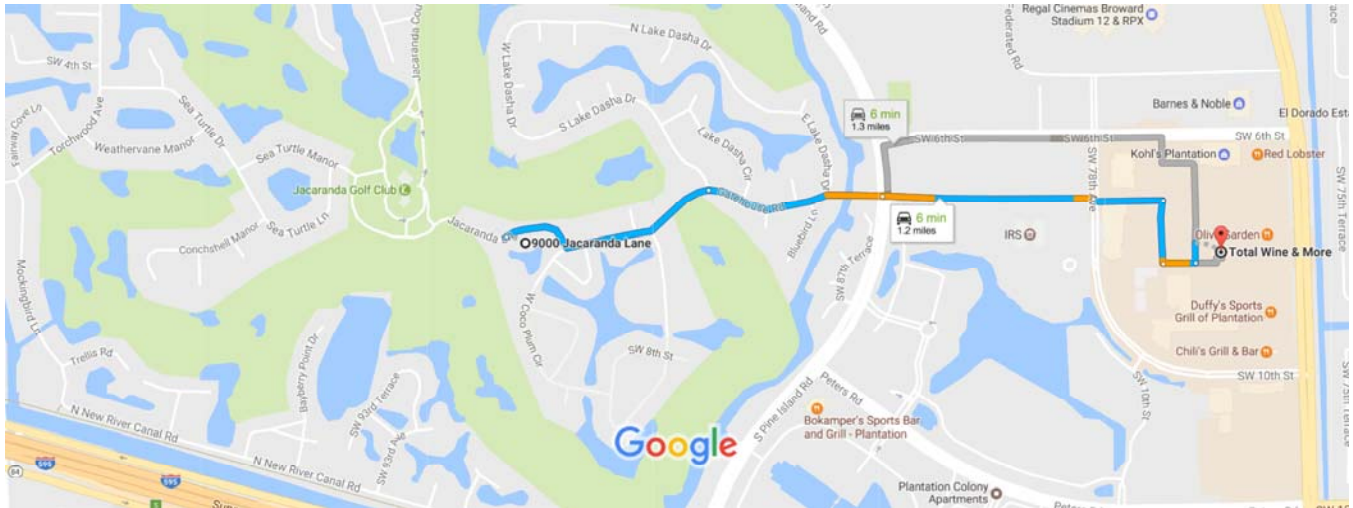

9000 Jacaranda Ln to Total Wine & More

Drive 1.2 miles, 6 min

Map data ©2017 Google 200 m

9000 Jacaranda Ln

Plantation, FL 33324, USA

- ↑ 1. Head northeast on Jacaranda Ln toward W Coco Plum Cir 0.3 mi

- ↑ 2. Continue onto Gatehouse Rd 0.3 mi

- ↑ 3. Continue onto SW 6th Ct 0.3 mi

- ↑ 4. Continue straight 0.1 mi

- ↪ 5. Turn right toward SW Hortense Ln 499 ft

- ↶ 6. Turn left at the 1st cross street onto SW Hortense Ln 259 ft

- ↶ 7. Turn left at the 1st cross street 161 ft

Total Wine & More

The Fountains, 801 S University Dr G100, Plantation, FL 33324, USA

These directions are for planning purposes only. You may find that construction projects, traffic, weather, or other events may cause conditions to differ from the map results, and you should plan your route accordingly. You must obey all signs or notices regarding your route.