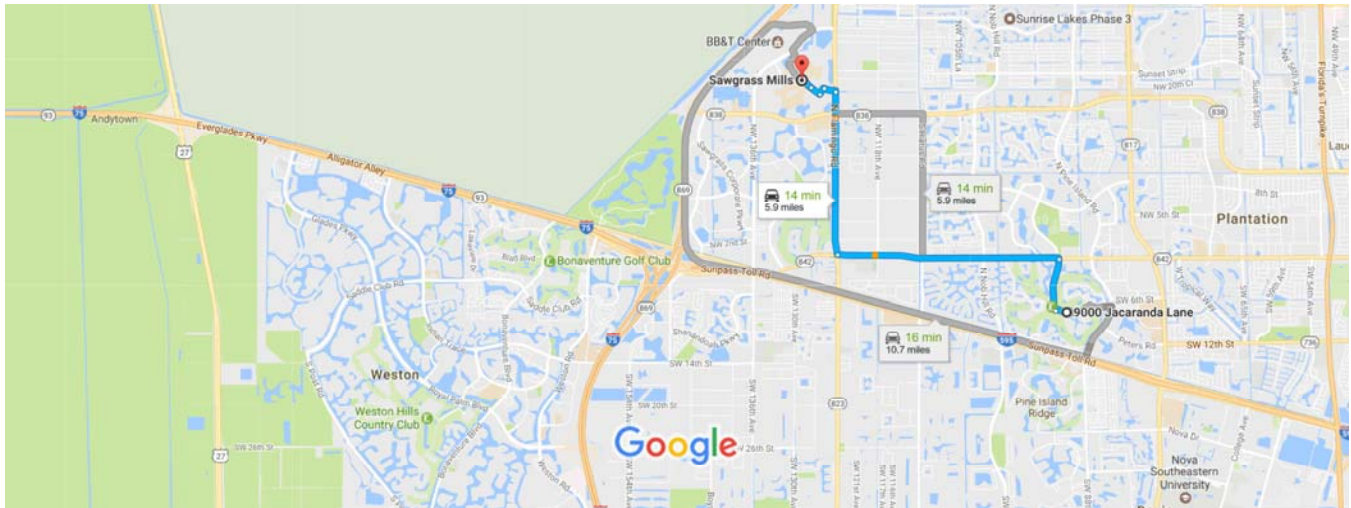

9000 Jacaranda Ln to Sawgrass Mills

Drive 5.9 miles, 14 min

Map data ©2017 Google 1 km

9000 Jacaranda Ln

Plantation, FL 33324, USA

Take Jacaranda Country Club Dr to W Broward Blvd

- ↑ 1. Head west on Jacaranda Ln toward Jacaranda Country Club Dr 3 min (0.8 mi)

- ↪ 2. Turn right onto Jacaranda Country Club Dr 0.1 mi

- ↪ 2. Turn right onto N Flamingo Rd 0.6 mi

Continue on W Broward Blvd to Sunrise

- ↵ 3. Turn left onto W Broward Blvd 9 min (4.6 mi)

- ↪ 4. Turn right onto N Flamingo Rd 2.7 mi

- ↪ 4. Turn right onto N Flamingo Rd 2.0 mi

Continue on Blue Dolphin Blvd to your destination

- ↵ 5. Turn left onto Blue Dolphin Blvd 3 min (0.5 mi)

- ↵ 6. Turn left onto Sawgrass Mills Cir 0.2 mi

- ↵ 6. Turn left onto Sawgrass Mills Cir 440 ft

➤ 7. Turn right

0.1 mi

➤ 8. Turn right

20 ft

⬅ 9. Turn left

367 ft

Sawgrass Mills

12801 W Sunrise Blvd, Sunrise, FL 33323, USA