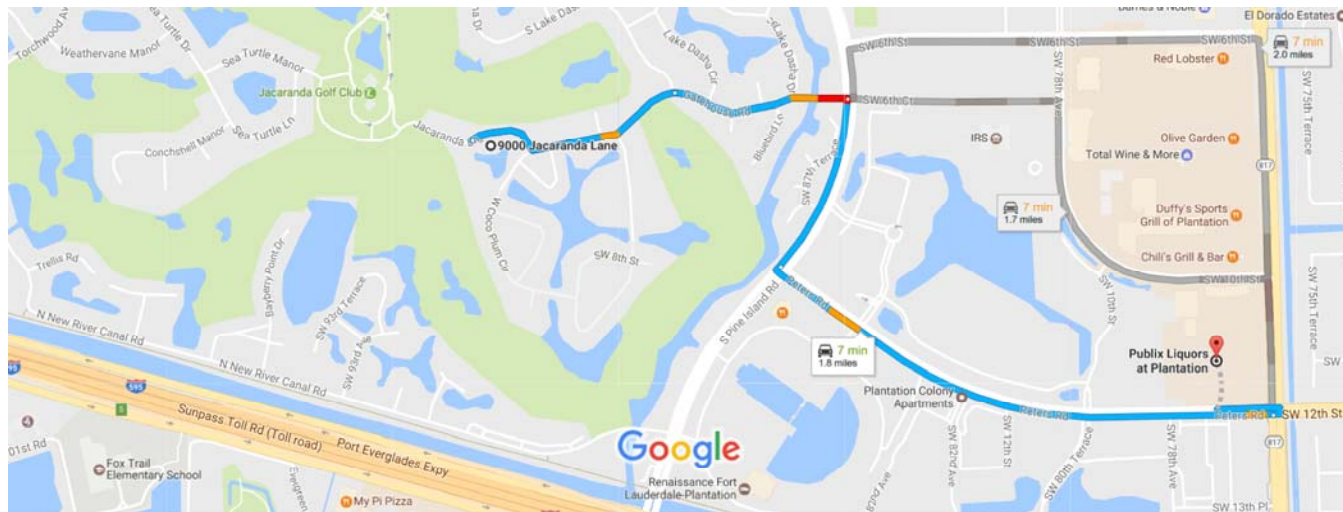

9000 Jacaranda Ln to Publix Liquors at Plantation

Drive 1.8 miles, 7 min

Map data ©2017 Google 200 m

9000 Jacaranda Ln

Plantation, FL 33324, USA

- ↑ 1. Head northeast on Jacaranda Ln toward W Coco Plum Cir

0.3 mi
- ↑ 2. Continue onto Gatehouse Rd

0.3 mi
- ↷ 3. Turn right onto S Pine Island Rd

0.3 mi
- ↶ 4. Use the left 2 lanes to turn left onto Peters Rd

0.8 mi
- ↻ 5. Make a U-turn at S University Dr

0.1 mi

Publix Liquors at Plantation

7601 Peters Rd, Plantation, FL 33324, USA

These directions are for planning purposes only. You may find that construction projects, traffic, weather, or other events may cause conditions to differ from the map results, and you should plan your route accordingly. You must obey all signs or notices regarding your route.