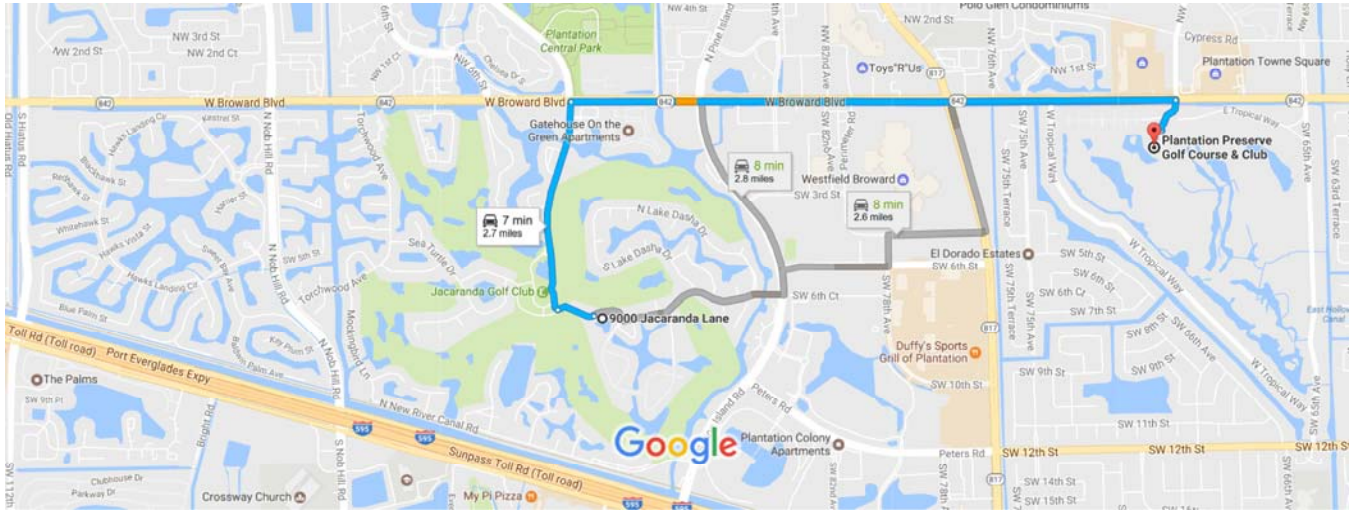

### 9000 Jacaranda Ln to Plantation Preserve Golf Course & Club

Drive 2.7 miles, 7 min

Map data ©2017 Google 200 m

### 9000 Jacaranda Ln

Plantation, FL 33324, USA

- ↑ 1. Head west on Jacaranda Ln toward Jacaranda Country Club Dr 0.1 mi

---

- 2. Turn right onto Jacaranda Country Club Dr 0.6 mi

---

- 3. Turn right onto W Broward Blvd 1.8 mi

---

- 4. Turn right onto SW 70th Ave 0.1 mi

### Plantation Preserve Golf Course & Club

7050 W Broward Blvd, Plantation, FL 33317, USA

These directions are for planning purposes only. You may find that construction projects, traffic, weather, or other events may cause conditions to differ from the map results, and you should plan your route accordingly. You must obey all signs or notices regarding your route.