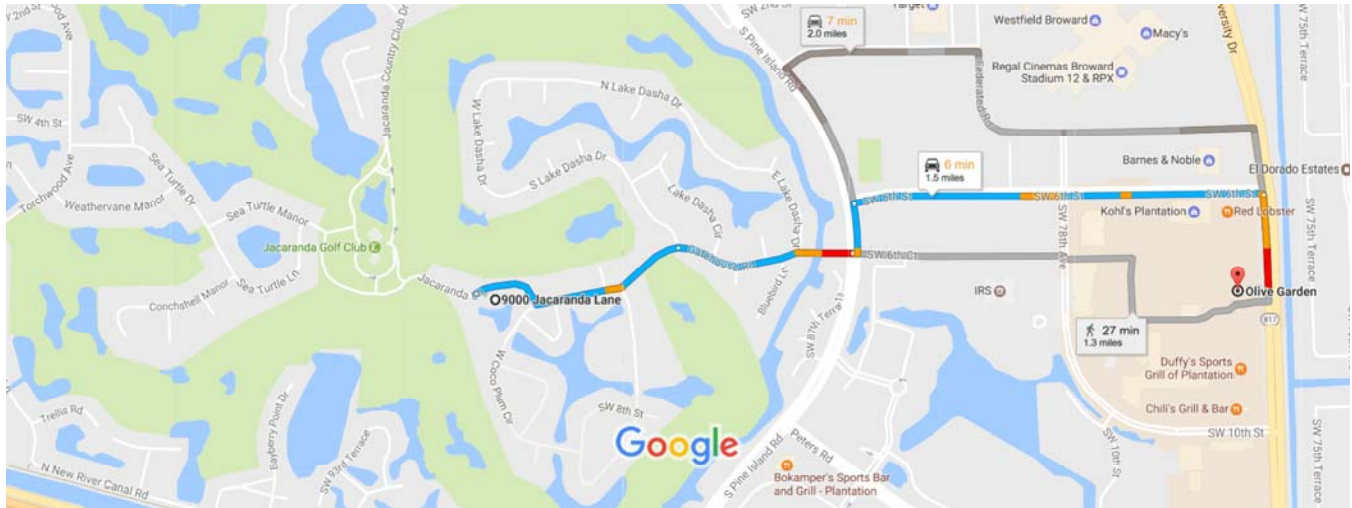

9000 Jacaranda Ln to Olive Garden

Drive 1.5 miles, 6 min

Map data ©2017 Google 200 m

9000 Jacaranda Ln

Plantation, FL 33324, USA

- ↑ 1. Head northeast on Jacaranda Ln toward W Coco Plum Cir 0.3 mi

- ↑ 2. Continue onto Gatehouse Rd 0.3 mi

- ↶ 3. Turn left onto S Pine Island Rd 446 ft

- ↷ 4. Turn right onto SW 6th St 0.6 mi

- ↷ 5. Turn right onto S University Dr 0.1 mi
i Destination will be on the right

Olive Garden

The Fountains, 807 S University Dr, Plantation, FL 33324, USA

These directions are for planning purposes only. You may find that construction projects, traffic, weather, or other events may cause conditions to differ from the map results, and you should plan your route accordingly. You must obey all signs or notices regarding your route.