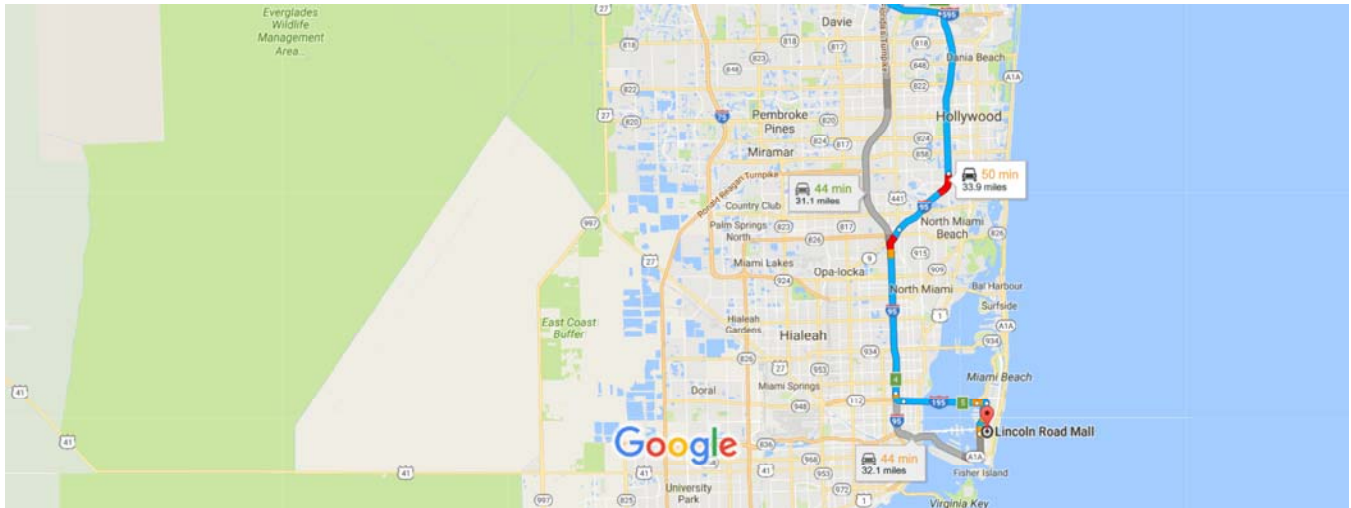

9000 Jacaranda Ln to Lincoln Road Mall

Drive 33.9 miles, 50 min

Map data ©2017 Google 5 km

#### Get on I-595 E in Davie from S Pine Island Rd and FL-84 E

- ↑ 1. Head northeast on Jacaranda Ln toward W Coco Plum Cir 6 min (2.0 mi)

---

- ↑ 2. Continue onto Gatehouse Rd 0.3 mi

---

- ↗ 3. Turn right onto S Pine Island Rd 0.3 mi

#### Follow I-595 E, I-95 S and I-195 E/Hwy 112 E to FL-907 in Miami Beach. Take exit 5 from I-195 E/Hwy 112 E

- ⬆ 6. Merge onto I-595 E 32 min (29.9 mi)

---

- ⬆ 7. Merge onto I-595 E 5.3 mi

-  7. Use the right 2 lanes to take exit 10B to merge onto I-95 S toward Miami  

---

7.9 mi
-  8. Keep left to stay on I-95 S  

---

3.8 mi
-  9. Keep left to stay on I-95 S, follow signs for Miami  

---

8.1 mi
-  10. Use the right 3 lanes to take exit 4 for I-195 E toward Miami Beach  