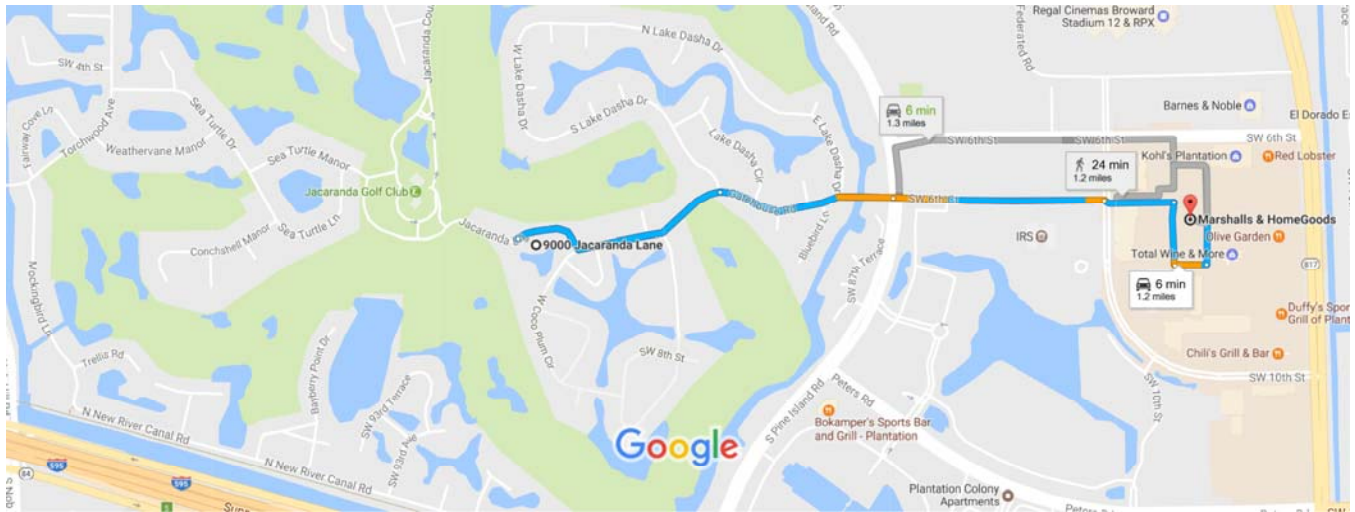

9000 Jacaranda Ln to Marshalls & HomeGoods

Drive 1.2 miles, 6 min

Map data ©2017 Google 200 m

9000 Jacaranda Ln

Plantation, FL 33324, USA

- ↑ 1. Head northeast on Jacaranda Ln toward W Coco Plum Cir 0.3 mi

---

- ↑ 2. Continue onto Gatehouse Rd 0.3 mi

---

- ↑ 3. Continue onto SW 6th Ct 0.3 mi

---

- ↑ 4. Continue straight 0.1 mi

---

- ↪ 5. Turn right toward SW Hortense Ln 499 ft

---

- ↶ 6. Turn left at the 1st cross street onto SW Hortense Ln 259 ft

---

- ↶ 7. Turn left at the 1st cross street 302 ft

Marshalls & HomeGoods

The Fountains, 801 S University Dr #200, Plantation, FL 33324, USA