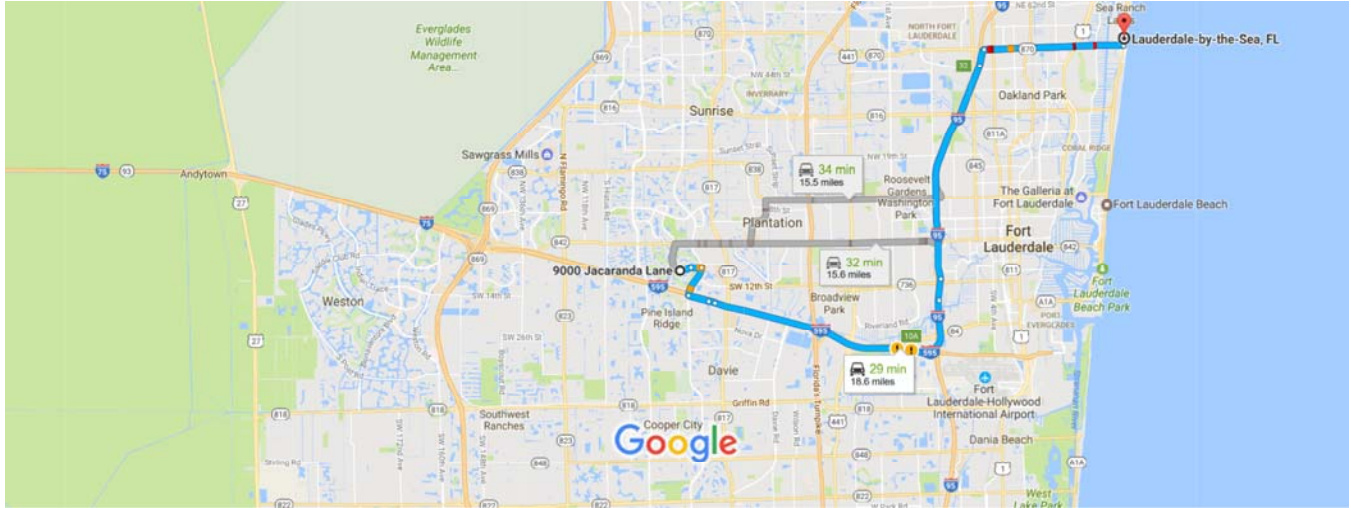

9000 Jacaranda Ln to Lauderdale-by-the-Sea, FL, United States

Drive 18.6 miles, 29 min

Map data ©2017 Google 2 km

9000 Jacaranda Ln

Plantation, FL 33324, USA

Get on I-595 E in Davie from S Pine Island Rd and FL-84 E

- ↑ 1. Head northeast on Jacaranda Ln toward W Coco Plum Cir
6 min (2.0 mi)

- ↑ 2. Continue onto Gatehouse Rd
0.3 mi

- ↗ 3. Turn right onto S Pine Island Rd
0.3 mi

- ↶ 4. Use the left 2 lanes to turn left onto FL-84 E
0.8 mi

- ⤴ 5. Use the left lane to merge onto I-595 E via the ramp to I-95
0.5 mi

- ⤴ 6. Merge onto I-595 E
0.2 mi

Continue on I-595 E. Take I-95 N to FL-870 E/NW 50th St/W Commercial Blvd in Oakland Park. Take exit 32 from I-95 N

- ⤴ 7. Merge onto I-595 E
13 min (13.1 mi)

- ⤴ 8. Merge onto I-595 E
4.9 mi

-  7. Take exit 10A toward I-95 N/Ft Lauderdale/W Palm Beach

1.9 mi
-  8. Keep right, follow signs for Route 842

0.5 mi
-  9. Keep left and merge onto I-95 N