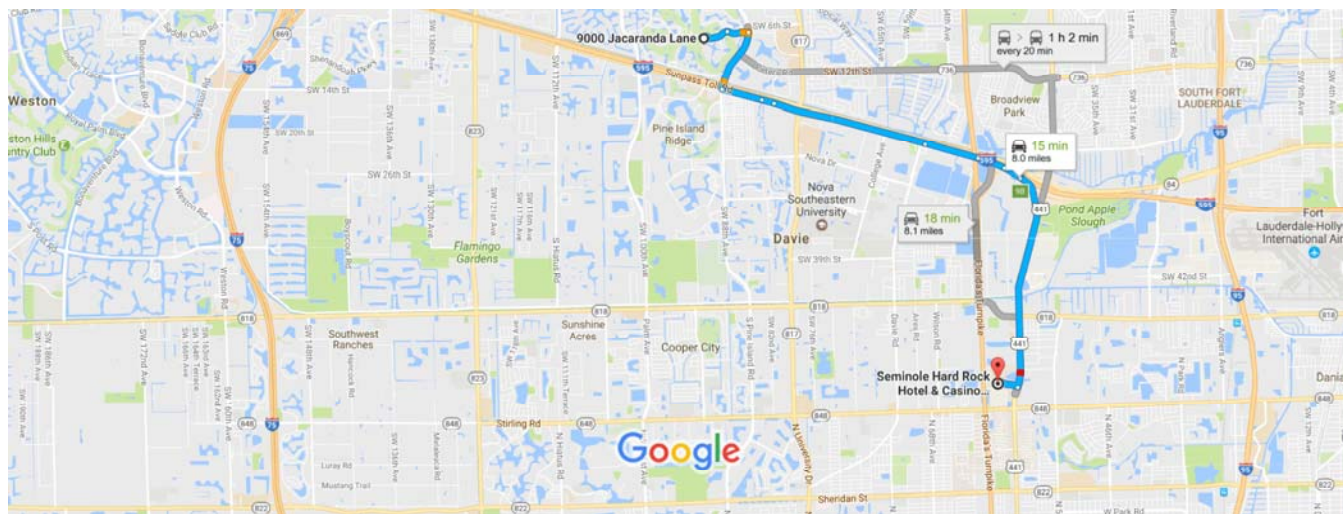

9000 Jacaranda Ln to Seminole Hard Rock Hotel & Casino - Hollywood, FL Drive 8.0 miles, 15 min

Map data ©2017 Google 1 km

9000 Jacaranda Ln

Plantation, FL 33324, USA

Get on I-595 E in Davie from S Pine Island Rd and FL-84 E

- ↑ 1. Head northeast on Jacaranda Ln toward W Coco Plum Cir 6 min (2.0 mi)

- ↑ 2. Continue onto Gatehouse Rd 0.3 mi

- ↗ 3. Turn right onto S Pine Island Rd 0.3 mi

- ↶ 4. Use the left 2 lanes to turn left onto FL-84 E 0.8 mi

- ⬆ 5. Use the left lane to merge onto I-595 E via the ramp to I-95 0.5 mi

- ⬆ 6. Merge onto I-595 E 0.2 mi

Continue on I-595 E. Take US-441 S/S State Rd 7 to Seminole Way

- ⬆ 7. Merge onto I-595 E 9 min (5.7 mi)

- ↘ 8. Take the Exit 8/S Miami exit 1.9 mi

- ↘ 9. Take the Exit 8/S Miami exit 0.7 mi

-  8. Use the left 3 lanes to continue toward US-441 S/S State Rd 7

0.3 mi
-  9. Keep left at the fork, follow signs for I-595 E