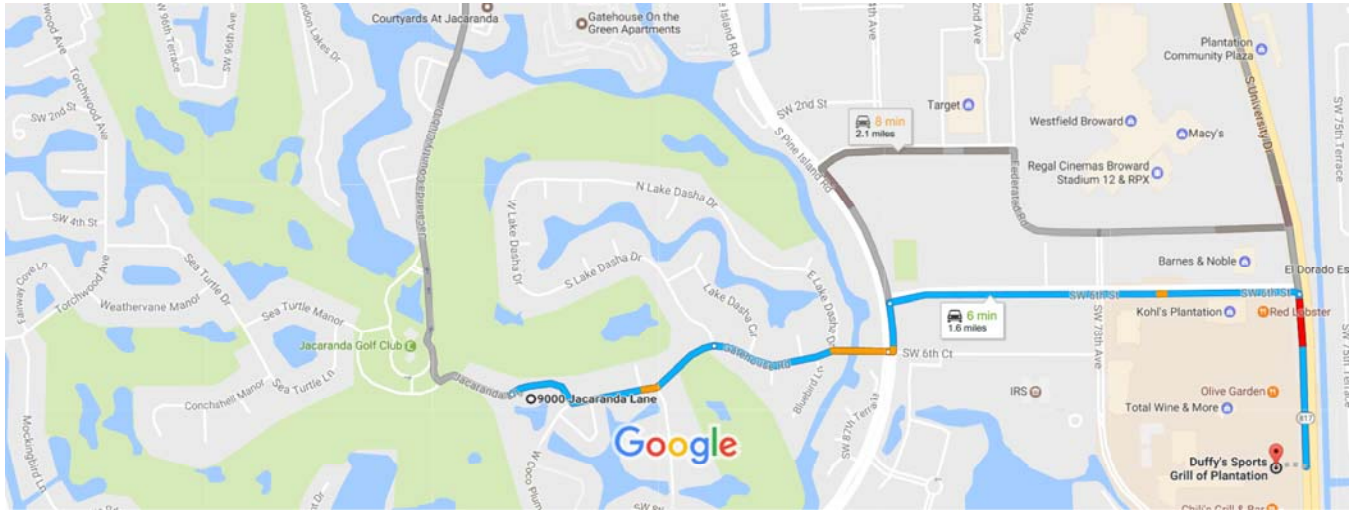

## 9000 Jacaranda Ln to Duffy's Sports Grill of Plantation

Drive 1.6 miles, 6 min

Map data ©2017 Google 200 m

### 9000 Jacaranda Ln

Plantation, FL 33324, USA

- ↑ 1. Head northeast on Jacaranda Ln toward W Coco Plum Cir  

---

0.3 mi
- ↑ 2. Continue onto Gatehouse Rd  

---

0.3 mi
- ↶ 3. Turn left onto S Pine Island Rd  

---

446 ft
- ↷ 4. Turn right onto SW 6th St  

---

0.6 mi
- ↷ 5. Turn right onto S University Dr  
i Destination will be on the right  

---

0.3 mi

### Duffy's Sports Grill of Plantation

The Fountains, 811 S University Dr, Plantation, FL 33324, USA

These directions are for planning purposes only. You may find that construction projects, traffic, weather, or other events may cause conditions to differ from the map results, and you should plan your route accordingly. You must obey all signs or notices regarding your route.