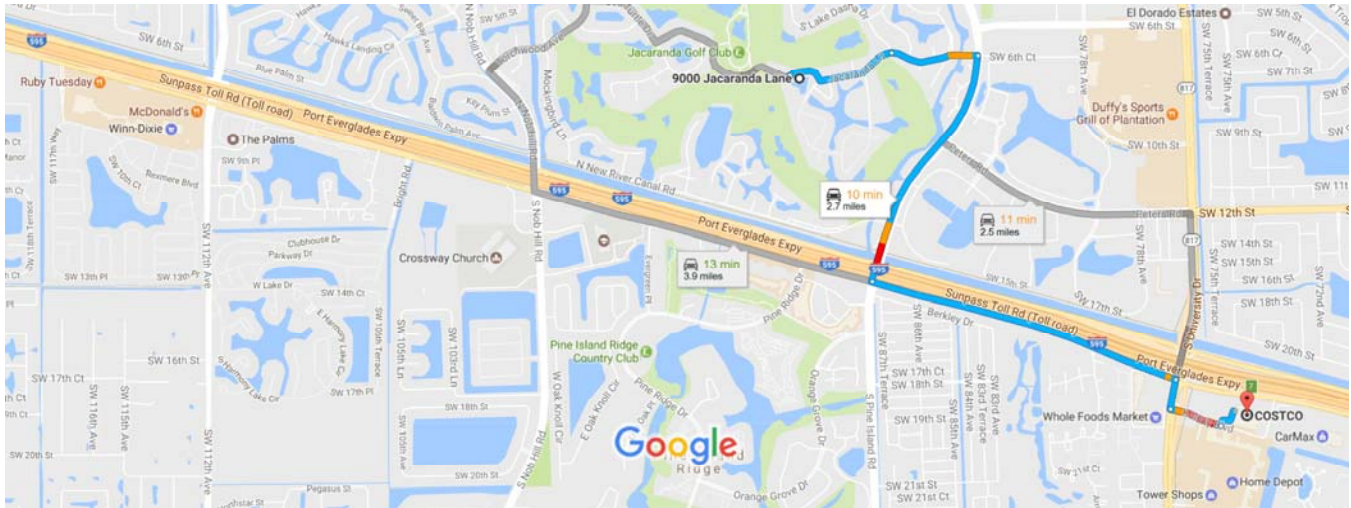

9000 Jacaranda Ln to COSTCO

Drive 2.7 miles, 10 min

Map data ©2017 Google 200 m

### 9000 Jacaranda Ln

Plantation, FL 33324, USA

- ↑ 1. Head northeast on Jacaranda Ln toward W Coco Plum Cir 0.3 mi

---

- ↑ 2. Continue onto Gatehouse Rd 0.3 mi

---

- ↘ 3. Turn right onto S Pine Island Rd 0.8 mi

---

- ↶ 4. Use the left 2 lanes to turn left onto FL-84 E 1.0 mi

---

- ↘ 5. Use the middle lane to turn right onto S University Dr 489 ft

---

- ↶ 6. Use the left 2 lanes to turn left onto Kolsky Blvd 0.2 mi

---

- ↶ 7. Turn left 381 ft

Destination will be on the right