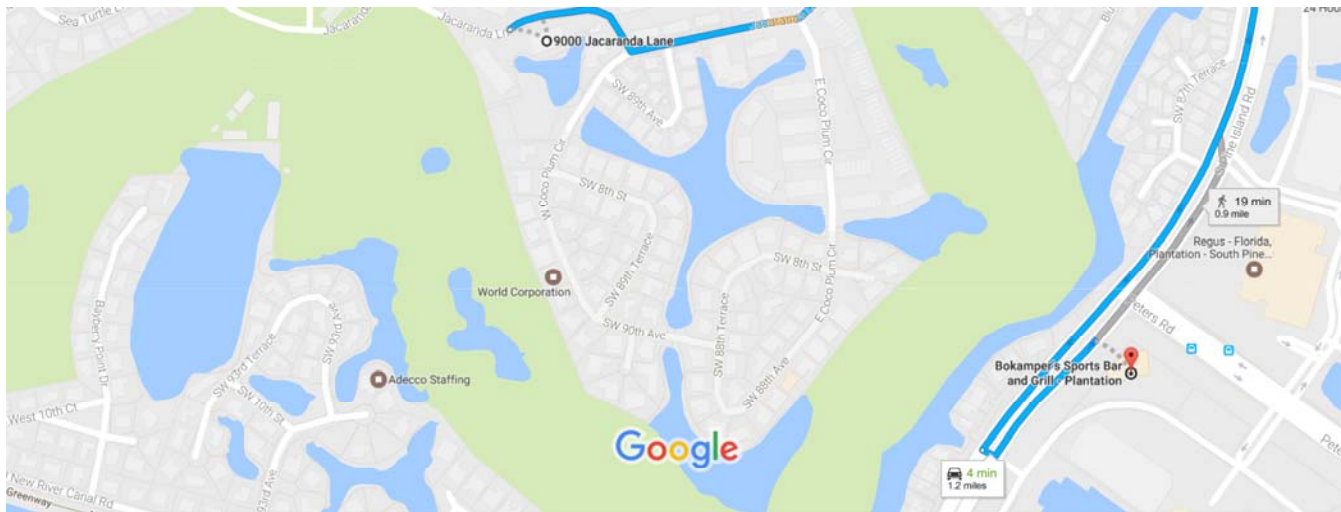

9000 Jacaranda Ln to Bokamper's Sports Bar and Grill - Plantation Drive 1.2 miles, 4 min and Grill - Plantation

Map data ©2017 Google 100 m

9000 Jacaranda Ln

Plantation, FL 33324, USA

- ↑ 1. Head northeast on Jacaranda Ln toward W Coco Plum Cir 0.3 mi

- ↑ 2. Continue onto Gatehouse Rd 0.3 mi

- ↘ 3. Turn right onto S Pine Island Rd 0.4 mi

- ↶ 4. Make a U-turn at SW 87th Terrace 0.1 mi
i Destination will be on the right

Bokamper's Sports Bar and Grill - Plantation

1280 S Pine Island Rd, Plantation, FL 33324, USA

These directions are for planning purposes only. You may find that construction projects, traffic, weather, or other events may cause conditions to differ from the map results, and you should plan your route accordingly. You must obey all signs or notices regarding your route.