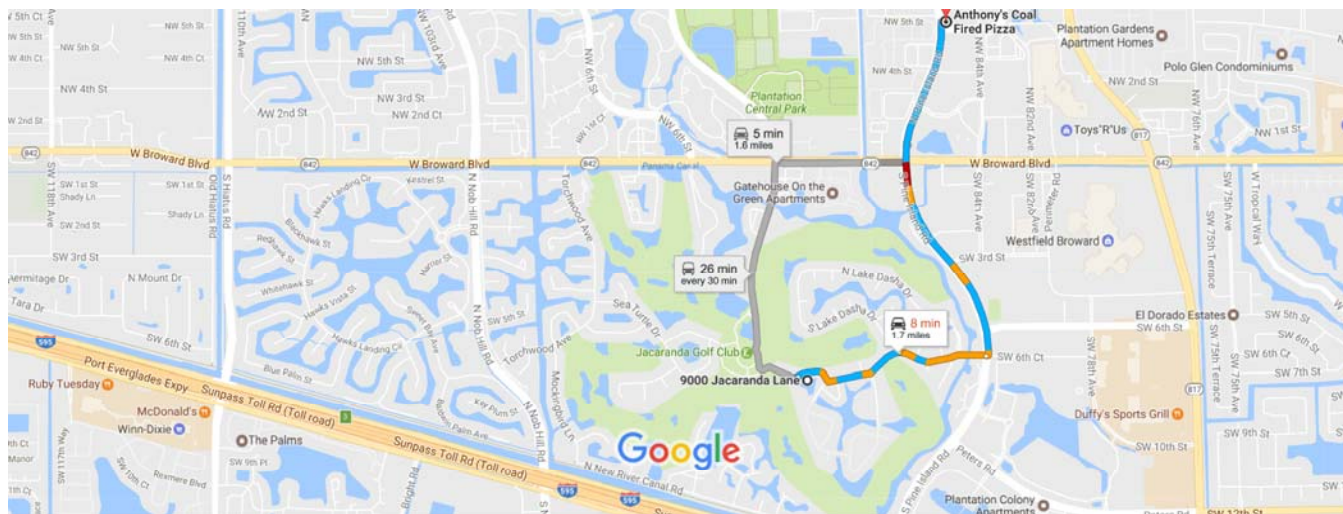

9000 Jacaranda Ln to Anthony's Coal Fired Pizza

Drive 1.7 miles, 8 min

Map data ©2017 Google 200 m

9000 Jacaranda Ln

Plantation, FL 33324, USA

- ↑ 1. Head northeast on Jacaranda Ln toward W Coco Plum Cir 0.3 mi

- ↑ 2. Continue onto Gatehouse Rd 0.3 mi

- ↶ 3. Turn left onto S Pine Island Rd 1.1 mi
i Destination will be on the right

Anthony's Coal Fired Pizza

512 N Pine Island Rd, Plantation, FL 33324, USA

These directions are for planning purposes only. You may find that construction projects, traffic, weather, or other events may cause conditions to differ from the map results, and you should plan your route accordingly. You must obey all signs or notices regarding your route.