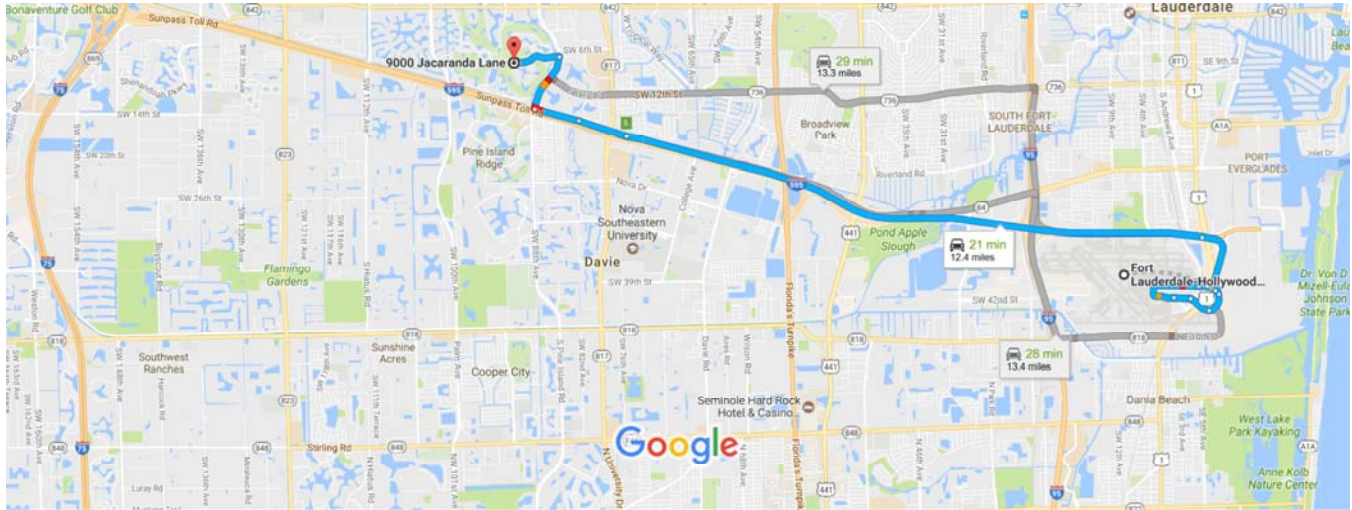

Fort Lauderdale-Hollywood International Airport to 9000 Jacaranda Ln

Drive 12.4 miles, 21 min

Map data ©2017 Google 1 km

Fort Lauderdale-Hollywood International Airport

100 Terminal Dr, Fort Lauderdale, FL 33315, USA

Get on I-595 W from Terminal Dr

- 8 min (2.8 mi)

↑ 1. Head northwest

- ↶ 2. Keep left to continue toward Lower Terminal Dr/Terminal Dr

- ↑ 3. Continue straight onto Lower Terminal Dr/Terminal Dr

- ↷ 4. Keep right to stay on Lower Terminal Dr/Terminal Dr

[Continue to follow Terminal Dr](#)

- ↶ 5. Use the middle 2 lanes to stay on Terminal Dr

- ↷ 6. Use the right 2 lanes to keep right at the fork and follow signs for Departures

- ↶ 7. Use the right 2 lanes to continue toward I-595 W

-  8. Keep right at the fork, follow signs for I-595 W/I-95/Florida's Turnpike and merge onto I-595 W

0.9 mi

Follow I-595 W to FL-84 W in Davie. Take exit 5 from I-595 W

7 min (7.7 mi)

-  9. Merge onto I-595 W